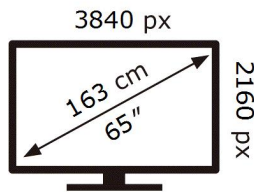

ENERG 

SAMSUNG

QE65QN95BAT

122 kWh/1000h

ABCDEF **G**

205 kWh/1000h

2019/2013